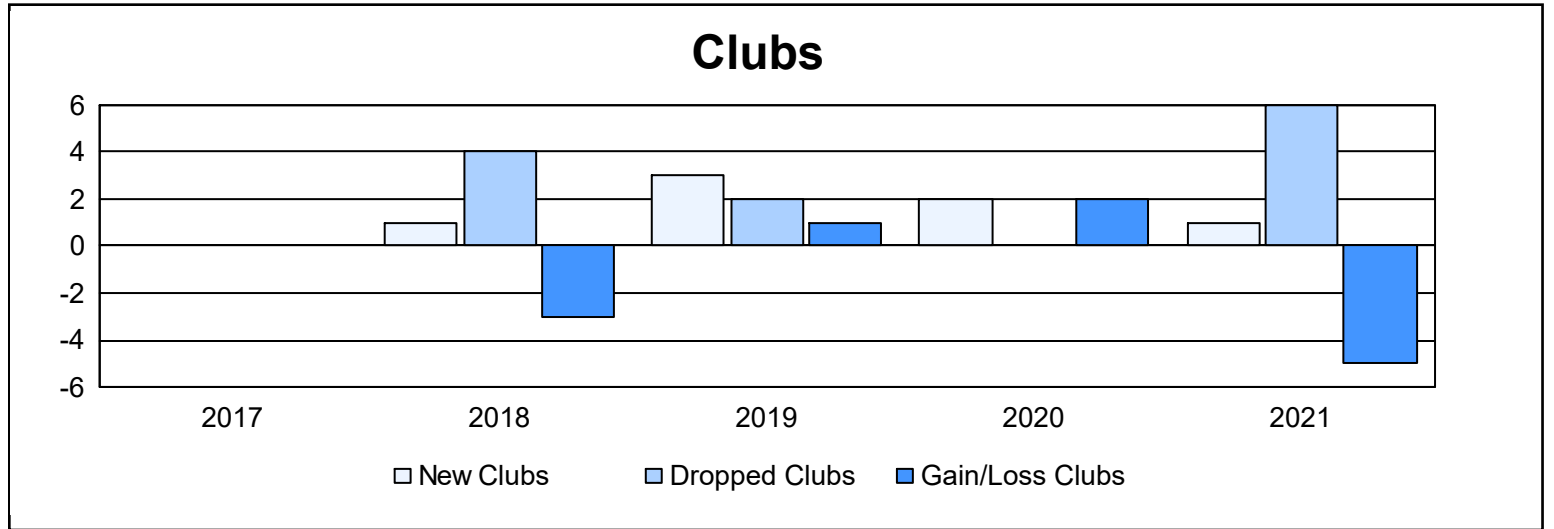

Year	New Clubs	Dropped Clubs	Gain/ Loss Clubs	New Members	Charter Members	Reinstate Members	Transfer Members	Total Member Added	Total Members Dropped	Gain/ Loss Members
2016-2017	0	0	0	113	14	27	9	163	186	-23
2017-2018	1	4	-3	75	25	1	7	108	190	-82
2018-2019	3	2	1	126	104	25	16	271	243	28
2019-2020	2	0	2	91	55	2	8	156	130	26
2020-2021	1	6	-5	63	43	2	23	131	257	-126
<b>Average</b>	<b>1</b>	<b>2</b>	<b>-1</b>	<b>94</b>	<b>48</b>	<b>11</b>	<b>13</b>	<b>166</b>	<b>201</b>	<b>-35</b>

### Membership Composition June 2021 Cumulative