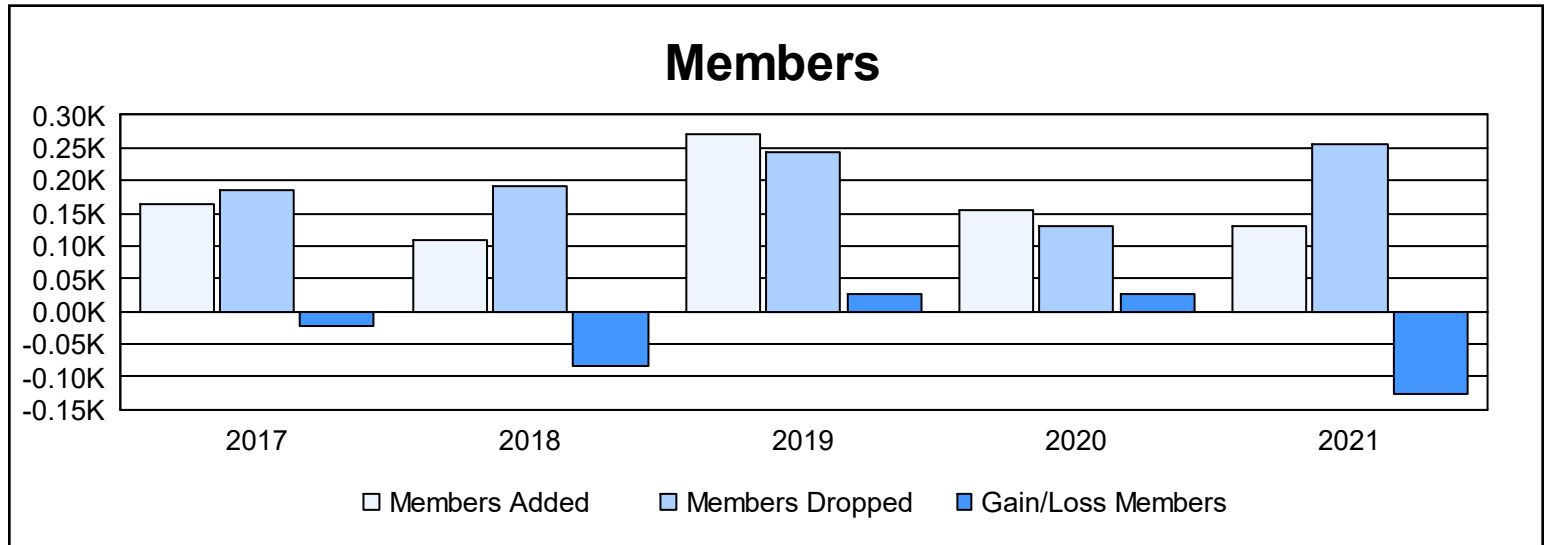

Year	New Clubs	Dropped Clubs	Gain/ Loss Clubs	New Members	Charter Members	Reinstate Members	Transfer Members	Total Member Added	Total Members Dropped	Gain/ Loss Members
2016-2017	0	0	0	113	14	27	9	163	186	-23
2017-2018	1	4	-3	75	25	1	7	108	190	-82
2018-2019	3	2	1	126	104	25	16	271	243	28
2019-2020	2	0	2	91	55	2	8	156	130	26
2020-2021	1	6	-5	63	43	2	23	131	257	-126
<b>Average</b>	<b>1</b>	<b>2</b>	<b>-1</b>	<b>94</b>	<b>48</b>	<b>11</b>	<b>13</b>	<b>166</b>	<b>201</b>	<b>-35</b>

### Membership Composition June 2021 Cumulative