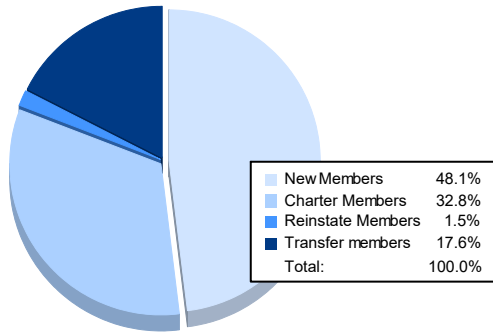

Year	New Clubs	Dropped Clubs	Gain/ Loss Clubs	New Members	Charter Members	Reinstate Members	Transfer Members	Total Member Added	Total Members Dropped	Gain/ Loss Members
2016-2017	0	0	0	113	14	27	9	163	186	-23
2017-2018	1	4	-3	75	25	1	7	108	190	-82
2018-2019	3	2	1	126	104	25	16	271	243	28
2019-2020	2	0	2	91	55	2	8	156	130	26
2020-2021	1	6	-5	63	43	2	23	131	257	-126
<b>Average</b>	<b>1</b>	<b>2</b>	<b>-1</b>	<b>94</b>	<b>48</b>	<b>11</b>	<b>13</b>	<b>166</b>	<b>201</b>	<b>-35</b>

### Membership Composition June 2021 Cumulative

### Gender Composition June 2021 Cumulative